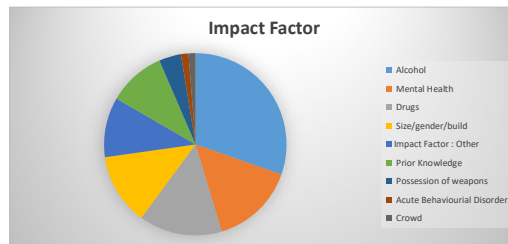

Please note there can be more than 1 Impact Factor per Record

Impact factor	Number of records
Alcohol	321
Mental Health	158
Drugs	156
Size/gender/build	134
Impact Factor : Other	112
Prior Knowledge	108
Possession of weapons	41
Acute Behaviourial Disorder	14
Crowd	13