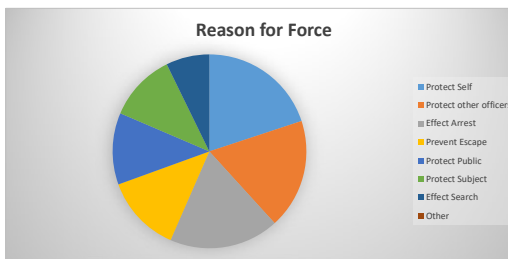

Please note there can be more than 1 Reason For Force per Record

Reason for force	Number of records
Protect Self	360
Protect other officers	330
Effect Arrest	330
Prevent Escape	233
Protect Public	216
Protect Subject	204
Effect Search	131
Other	0