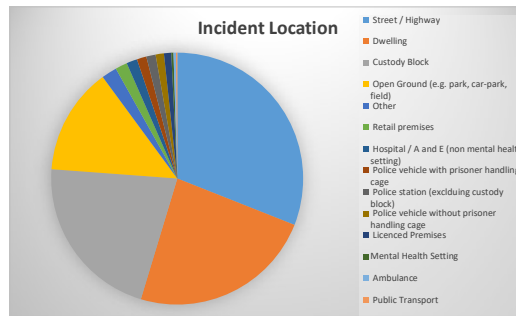

October 1st 2021 - December 31st 2021

Incident location	records Number of
Street / Highway	203
Dwelling	155
Custody Block	141
Open Ground (e.g. park, car-park, field)	90
Other	13
Retail premises	10
Hospital / A and E (non mental health setting)	9
Police vehicle with prisoner handling cage	8
Police station (excluding custody block)	8
Police vehicle without prisoner handling cage	7
Licensed Premises	6
Mental Health Setting	2
Ambulance	2
Public Transport	1
Sports or Events stadia	0