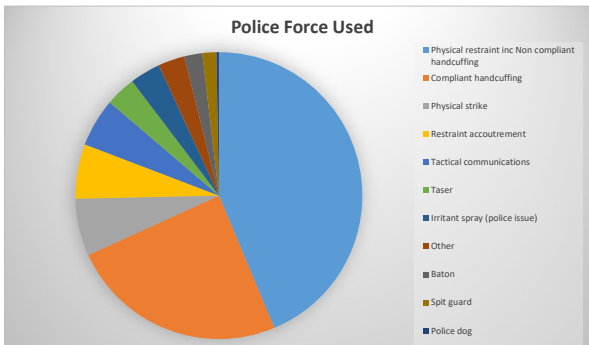

Please note there can be more than 1 type of Force Used per Record

Force Used	Number of records
Physical restraint inc Non compliant handcuffing	305
Compliant handcuffing	171
Physical strike	45
Restraint accoutrement	43
Tactical communications	38
Taser	24
Irritant spray (police issue)	24
Other	21
Baton	14
Spit guard	11
Police dog	2

Police Physically Injured	Number of records
No	545
No record	49
Yes	0